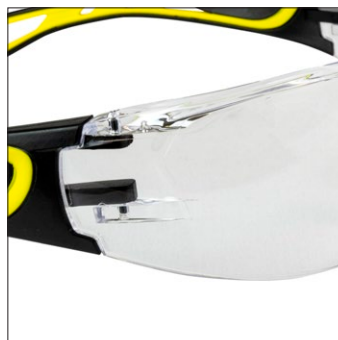

STANLEY®

WRAPAROUND SAFETY EYEWEAR

**AVAILABLE
NOW**

SYE17-10D EU

LENS	EAN
CLEAR	0674326363127

WRAPAROUND ONE-PIECE LENS
FOR FULL COVERAGE PROTECTION

BI-MOLDED RUBBER TEMPLES
FOR COMFORTABLE, NO-SLIP FIT

ADJUSTABLE NOSEPIECES
FOR COMFORTABLE, NO-SLIP FIT

SYE17-20D EU

LENS	EAN
SMOKE	0674326363134

ADJUSTABLE RUBBER NOSEPIECES

ONE-PIECE WRAPAROUND LENS

BI-MOLDED RUBBER TEMPLES

RADIANS Worldwide | www.radians.com
+44 (0) 1274028679 | joanne.smithers@radians.com